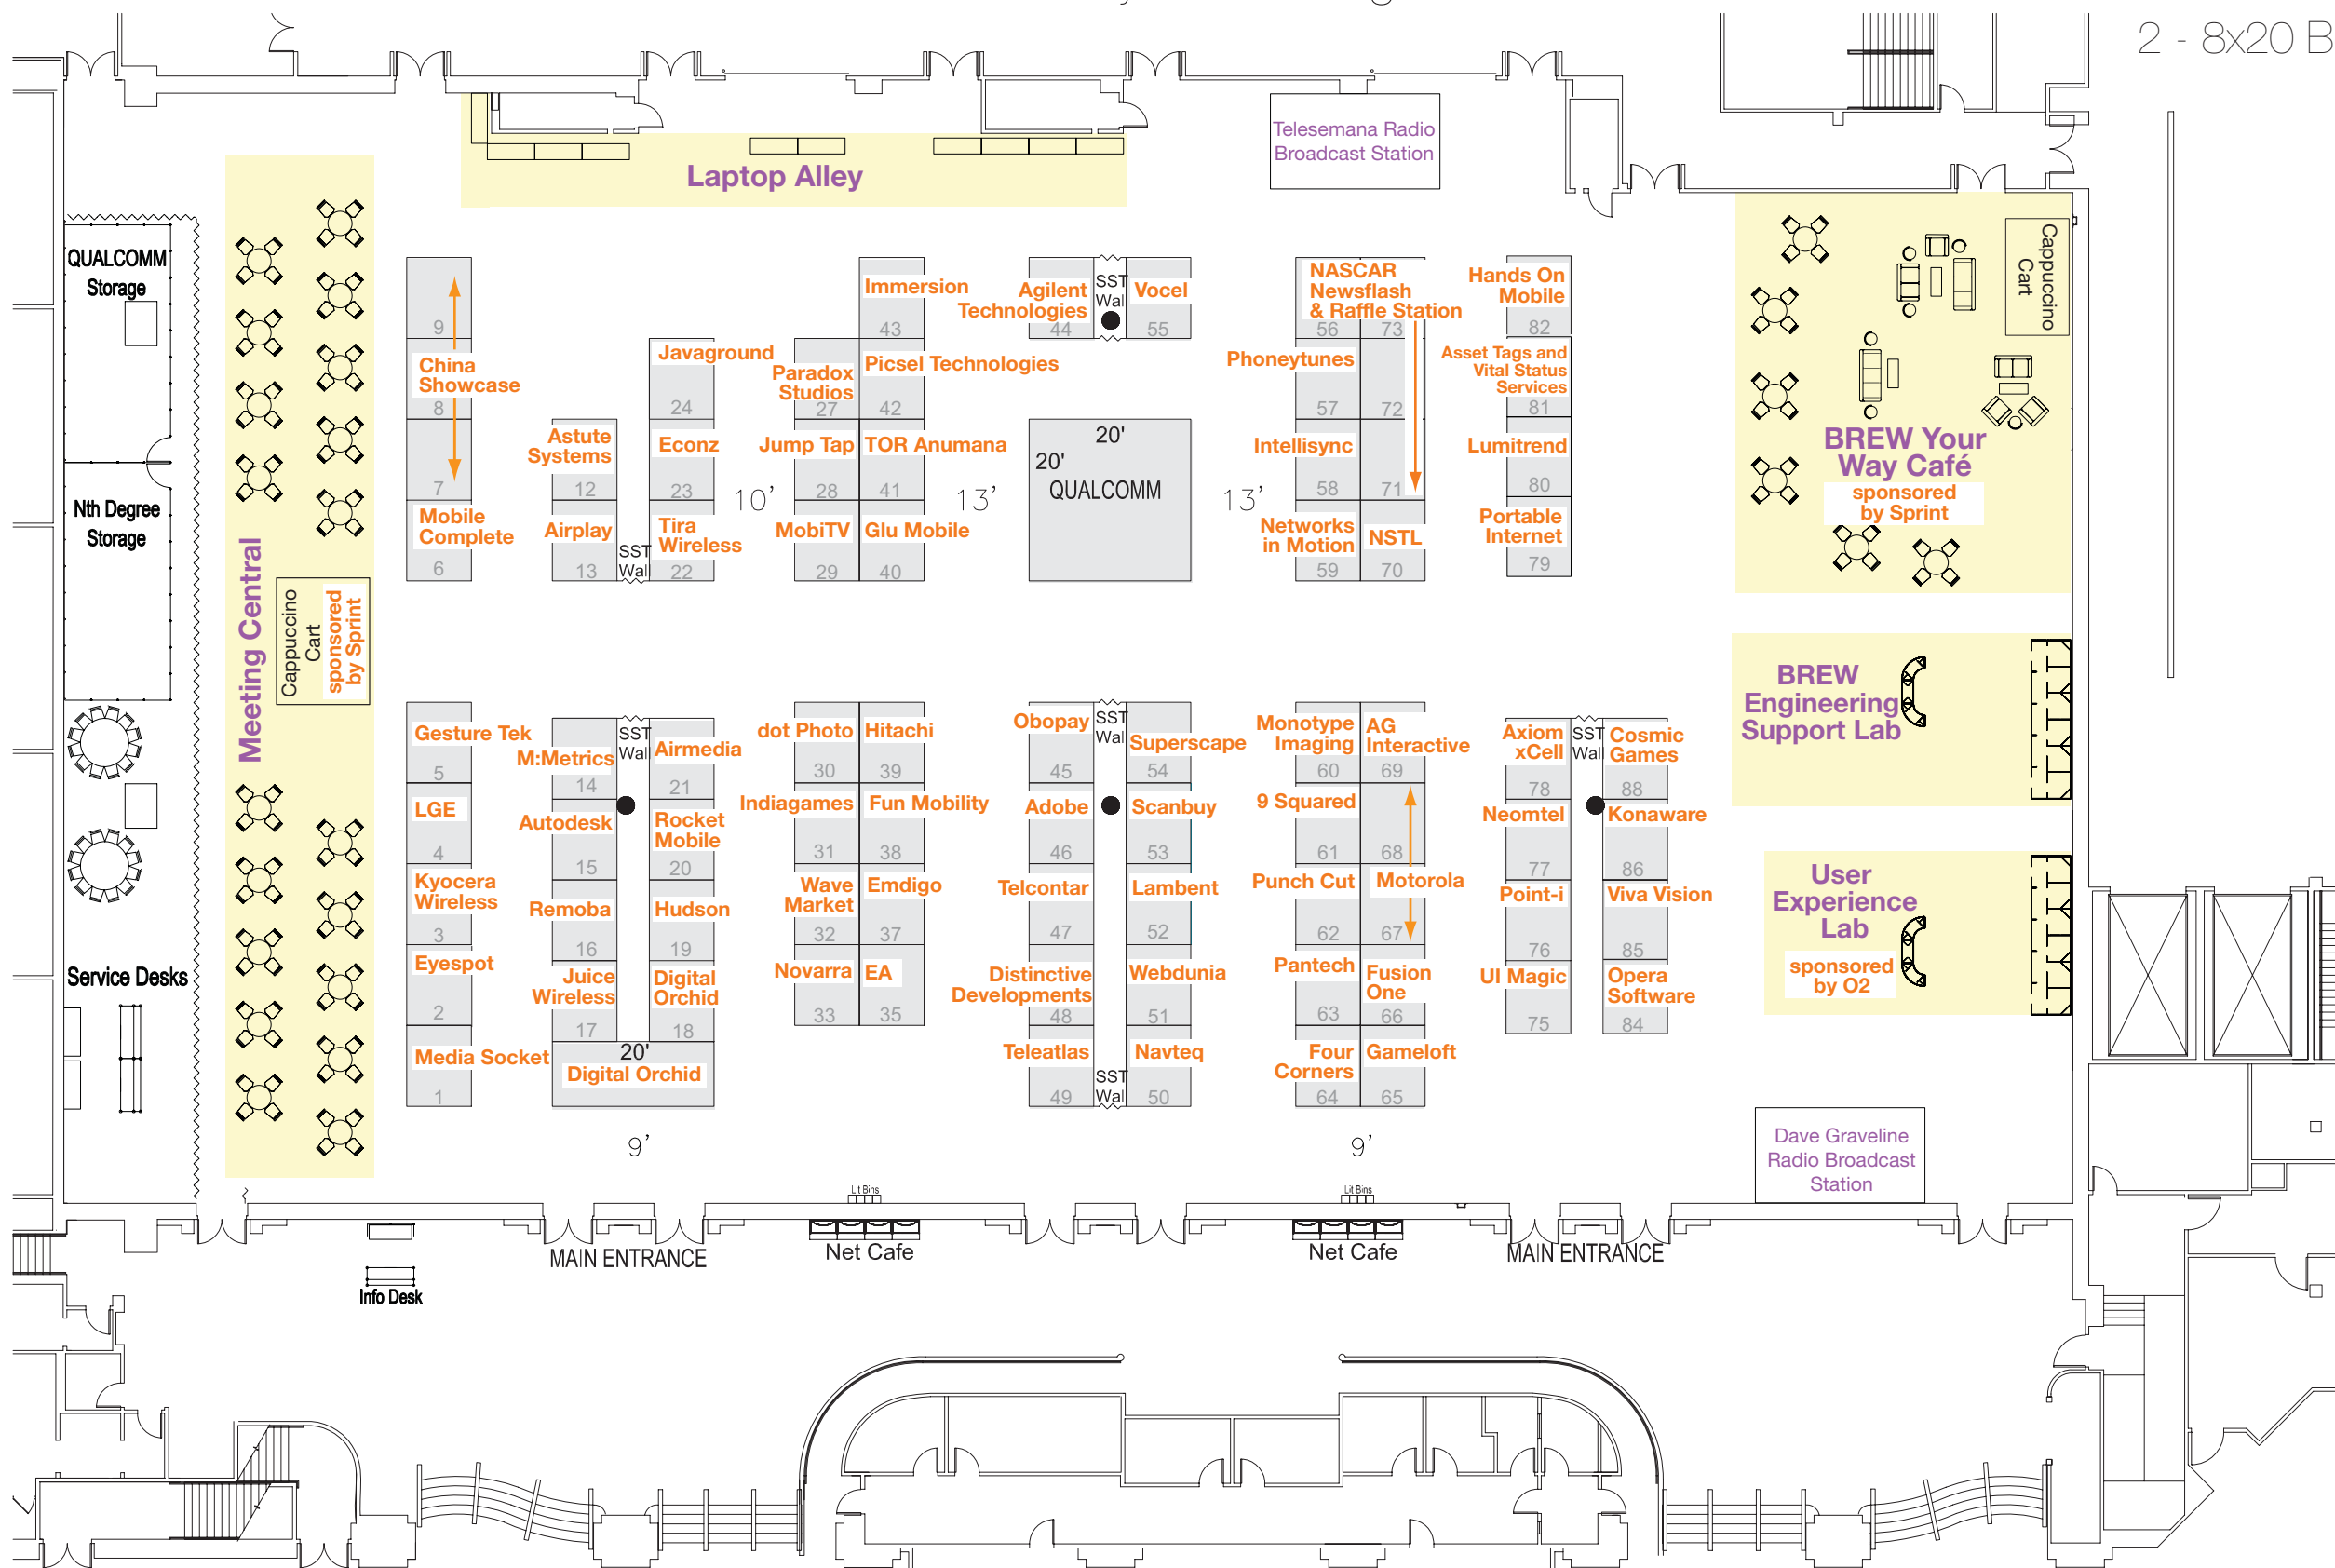

BREW 2006 Conference

May 31 – June 2, 2006

Manchester Grand Hyatt San Diego

91 - 8x10 Booths
2 - 8x20 Booths

☐ = Reserved ☐ = Available

☐ = 4' x 5'6" Column
● = Column